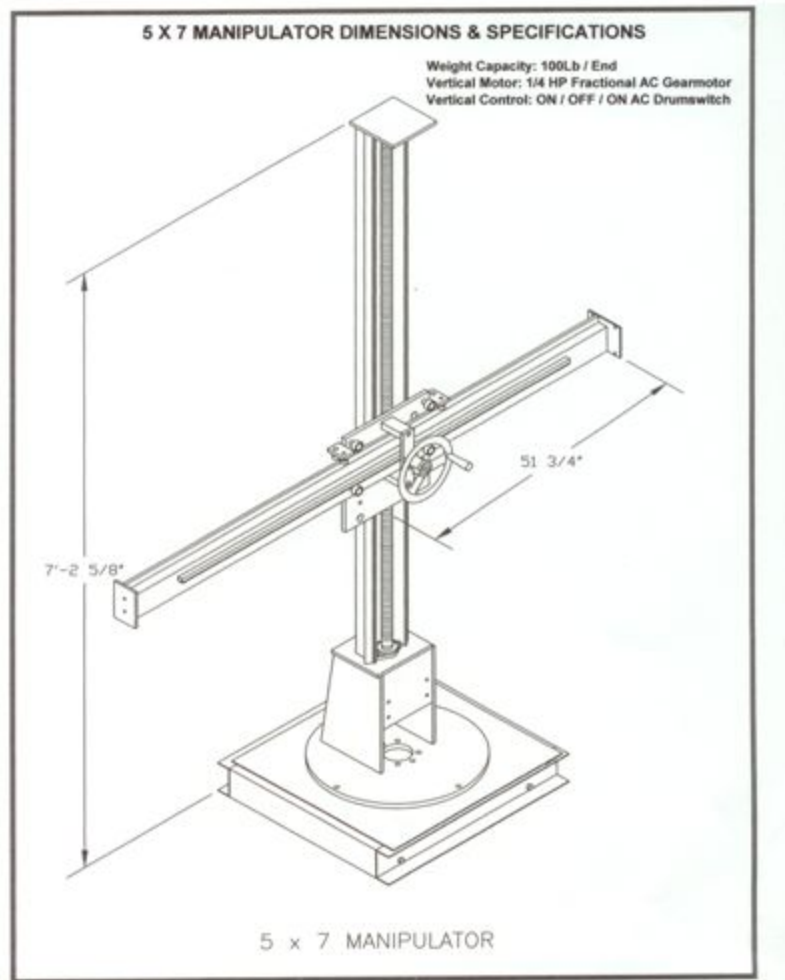

CWI 5 X 7 Manipulator

Shipping Weight: 680 Lbs